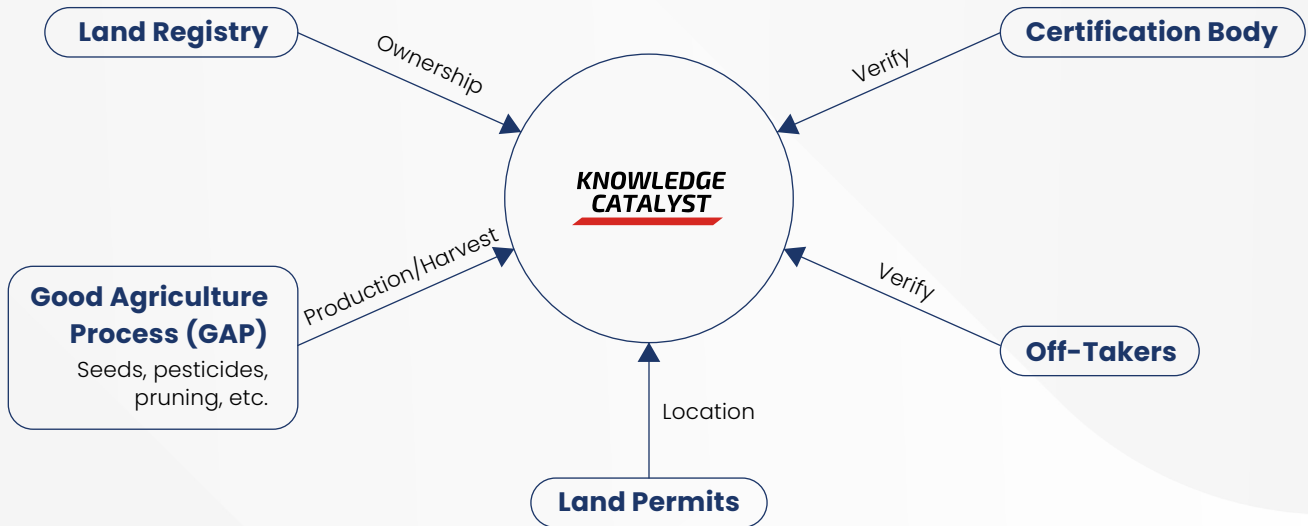

Planting the Seeds of Sustainability

Growing a greener tomorrow for agriculture and
infrastructure industries

What We Do at **Sustainedge**

At Sustainedge, we believe in harnessing the power of technology to create a trusted digital sustainable ecosystem. Our platform is designed to streamline the process of calculating life cycle assessments and environmental analyses, issuing credentials, and fostering collaboration among stakeholders in the sustainability journey.

We aim to revolutionize how businesses and individuals engage with sustainability, providing a transparent and efficient solution for measuring, managing, and improving environmental impacts.

More About **Knowledge Catalyst**

Driving Sustainable Practices

Sustainedge operates at the intersection of various stages of sustainability, facilitating seamless communication and verification among stakeholders:

Land Registry and Ownership

Sustainedge integrates with land registry systems to ensure transparency and accountability in land ownership, establishing a foundation for sustainable practices.

Good Agriculture Practices (GAP)

From seed selection to harvesting techniques, Sustainedge tracks every step of the agricultural process, promoting sustainable practices and minimizing environmental impact.